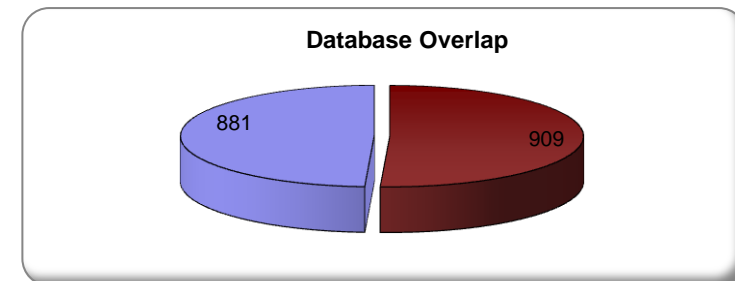

Sample data Comparison Data Comparison

Database Overlap

Agency's Total Database Size
Records supplied with emails and CV dates
Sample % of entire database
Matching iProfiles based on email, name and postcode
No existing iProfile found on email, name and postcode
Overlap Percentage

211,000
1,790
0.85%
909
881
51%

Overall Updating Effect

Number of more upto date iProfiles

Number	Percentage of sample	Not updated	Overall updating estimate
495	54%	72%	28%

Currency Comparison on overlap

Updated in last month
Updated in last 3 months
Updated in last 6 months
Updated in last 12 months