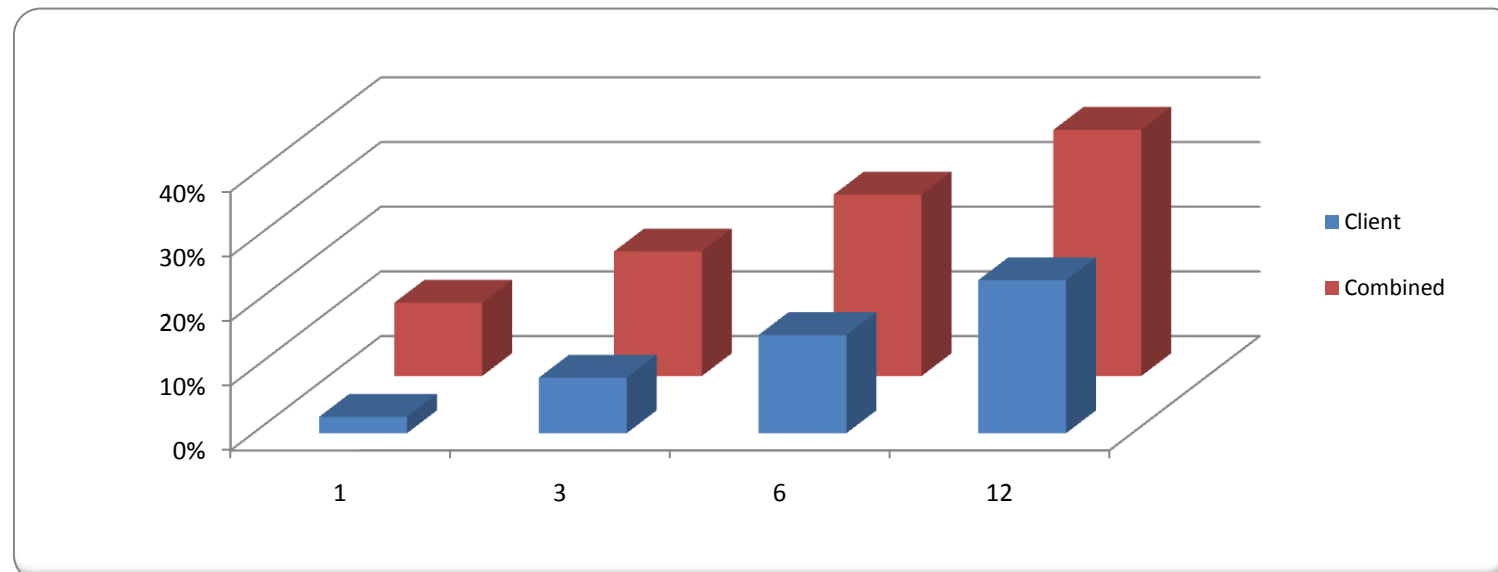

211,000
1,790
0.85%
909
881
51%

Overall Updating Effect

Number of more upto date iProfiles

Number	Percentage of sample	Not updated	Overall updating estimate
495	54%	72%	28%

Currency Comparison on overlap

Updated in last month
Updated in last 3 months
Updated in last 6 months
Updated in last 12 months

Client		iProfile		Combined		% Improvement
Records	As %	Additional	As %	Records	As %	
23	3%	80	9%	103	11%	348%
78	9%	97	11%	175	19%	124%
138	15%	117	13%	255	28%	85%
215	24%	131	14%	346	38%	61%

Or to look at it another way...