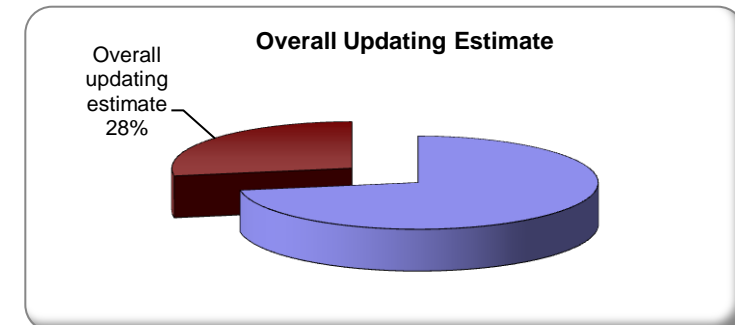

Sample data Comparison Data Comparison

Database Overlap

Agency's Total Database Size
Records supplied with emails and CV dates
Sample % of entire database
Matching iProfiles based on email, name and postcode
No existing iProfile found on email, name and postcode
Overlap Percentage

211,000
1,790
0.85%
909
881
51%

Overall Updating Effect

Number of more upto date iProfiles

Number	Percentage of sample	Not updated	Overall updating estimate
495	54%	72%	28%

Currency Comparison on overlap

Updated in last month
Updated in last 3 months
Updated in last 6 months
Updated in last 12 months